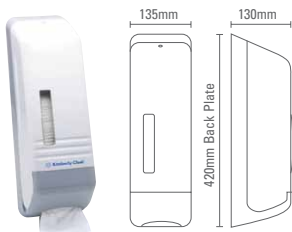

DISPENSER				
Description	Code No.	Colour	Dimensions (W x H x D)	Case Count
KIMBERLY-CLARK PROFESSIONAL* Standard ABS Dispenser	4401	White	13.5cm x 42cm x 13cm	1 x
KIMBERLY-CLARK PROFESSIONAL* Metal Dispenser	4404	White	12cm x 46.7cm x 11.7cm	1 x
KIMBERLY-CLARK PROFESSIONAL* Stainless Steel Dispenser	4405	Stainless Steel	12cm x 46.7cm x 11.7cm	1 x
KIMBERLY-CLARK PROFESSIONAL* Double Dispenser	4437	White/Grey	29cm x 34.3cm x 14cm	1 x
KIMBERLY-CLARK PROFESSIONAL* Mini Dispenser	8921	White/Grey	14cm x 26cm x 11.8cm	1 x