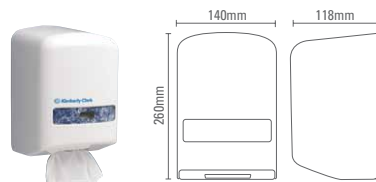

MINI DISPENSER - 8921
White & grey ABS plastic, snap shut

SUPPORT & QUALITY GUARANTEED

No Risk Trial

We are confident that the products we recommend will improve your productivity, control costs, and enhance hygiene. If, after a 60 day trial (or an agreed time), you have spent more than your current washroom, wiping or skincare system, we will reimburse the difference with Kimberly-Clark product (up to a maximum value of $1000).

Guarantee of satisfaction

Our 'no-quibble' guarantee, covering all Kimberly-Clark Professional Products, assures you of trouble-free performance by our recommended systems. The quality and consistency of our products allows us to offer a money-back or replacement of stock guarantee.

Guaranteed support

We are proud of our after sales service. Our national network of distributors and sales representatives are on hand when you need them, the answer to any query you may have is just a phone call away.

Australia 1800 647 994 New Zealand 0800 447 814 Email kcp.au@kcc.com www.kcprofessional.com.au

Kimberly-Clark Australia Pty. Limited ABN 65 000 032 333 52 Alfred Street Milsons Point NSW 2061 @ / * Trademarks of Kimberly-Clark Worldwide, Inc. © 2010 KCWW.

Promoting sustainable forest management

Certified Environmental Management

KCP934A