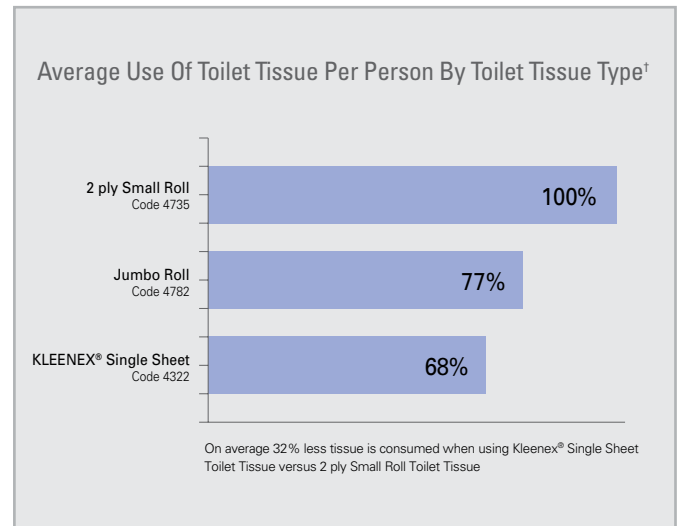

Single Sheet Toilet Tissues

Effectively meet your needs for cost control, easy maintenance, image and hygiene. With Single Sheet Toilet Tissues you manage the system rather than the system managing you.

Benefits

Easy Maintenance

- Easy to load and top up – saves time for cleaners and minimises risk of run outs
- High capacity dispensers – toilet tissue lasts longer, so less frequent servicing required
- Viewing window – easy checking
- Replenish at your discretion to fit with your cleaning regime

Image/Hygiene

- Tissue protected – always clean and hygienic as the users only touch the sheet they use
- Smart and stylish dispensers enhance washroom image
- No need for spare rolls lying around

Cost Control

- Single sheet dispensing – reduces usage (people use up to 32% more paper off a roll than a single sheet system)[†]
- Eliminates roll waste
- Lockable dispensers – deter misuse and theft
- Choice of 1 or 2 ply tissue

[†] KCC SMART Dispenser research, Australia