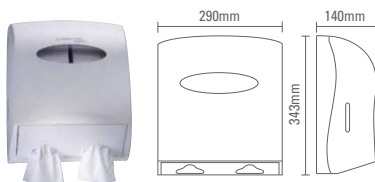

DOUBLE ABS DISPENSER - 4437
White & grey ABS plastic, lockable, high capacity