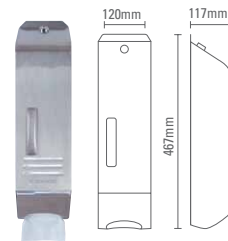

STAINLESS STEEL DISPENSER - 4405
Lockable, where a polished steel finish is required