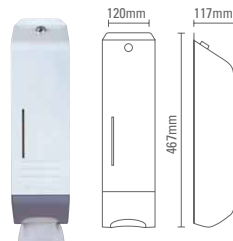

METAL DISPENSER - 4404
White enamel, lockable, tough for vandal-prone areas