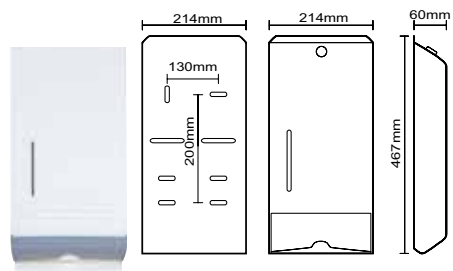

Kleenex[®]
BRAND

Scott^{*}
BRAND

KLEENEX® Compact Hand Towel

Description	Code No.	Colour	Case Contents	Sheet Size	Dispensers
KLEENEX® Compact Towel	4440	White	24 x 90	29.5cm x 19cm	4980 4970 4969
KLEENEX® Compact Towel Starter Pack (Including 4980)	4441	White	15 x 90 plus 1 x	29.5cm x 19cm	

SCOTT* Compact Hand Towel

Description	Code No.	Colour	Case Contents	Sheet Size	Dispensers
SCOTT* Low Wet Strength Compact Towel	4444	White	24 x 90	29.5cm x 19cm	4980 4970 4969
SCOTT* Compact Towel	5855	White	16 x 110	29.5cm x 19cm	4980 4970 4969

DISPENSERS

Description	Code No.	Colour	Case Contents	Dimensions
KIMBERLY-CLARK PROFESSIONAL* Towel Dispenser, Metal	4969	White/Grey	1 x	467mm x 214mm x 60mm
KIMBERLY-CLARK PROFESSIONAL* Towel Dispenser, Stainless Steel	4970	Stainless Steel	1 x	467mm x 214mm x 60mm
KIMBERLY-CLARK PROFESSIONAL* Towel Dispenser, ABS plastic	4980	White/Grey	1 x	364mm x 225mm x 70mm