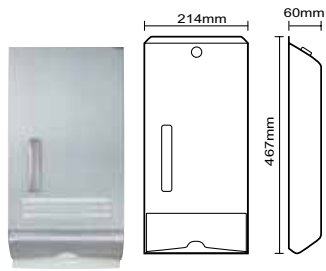

STAINLESS STEEL TOWEL DISPENSER
Stainless steel, lockable dispenser
CODE 4970