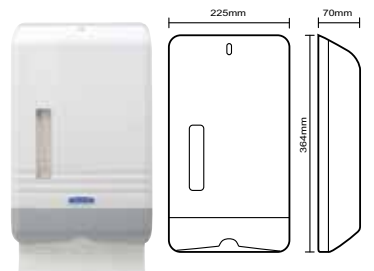

ABS PLASTIC TOWEL DISPENSER
White and grey ABS plastic, lockable dispenser
CODE 4980

Conventional hand towels have tightly compressed fibres which cause water to sit on top of the towel, slowing absorbency. **KLEENEX®** and **SCOTT*** towels with **AIRFLEX®** Fabric contain absorbency cells that soak up water fast, for superior hand drying performance.