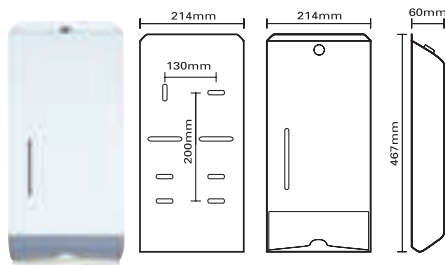

Kleenex®
BRAND

Scott*
BRAND

KLEENEX® Compact Hand Towel

Description	Code No.	Colour	Case Contents	Sheet Size	Dispensers	Key
KLEENEX® Compact Towel	4440	White	24 x 90	29.5cm x 19cm	4980, 4970, 4969	▲
KLEENEX® Compact Towel Starter Pack (Including 4980)	4441	White	15 x 90 plus 1 x	29.5cm x 19cm		● ■ ◆

SCOTT® Compact Hand Towel

Description	Code No.	Colour	Case Contents	Sheet Size	Dispensers	Key
SCOTT® Low Wet Strength Compact Towel	4444	White	24 x 90	29.5cm x 19cm	4980, 4970, 4969	● ■ ◆
SCOTT® Compact Towel	5855	White	16 x 110	29.5cm x 19cm	4980, 4970, 4969	▲

DISPENSERS

Description	Code No.	Colour	Case Contents	Dimensions
KIMBERLY-CLARK PROFESSIONAL® Towel Dispenser, Metal	4969	White/Grey	1 x	467mm x 214mm x 60mm
KIMBERLY-CLARK PROFESSIONAL® Towel Dispenser, Stainless Steel	4970	Stainless Steel	1 x	467mm x 214mm x 60mm
KIMBERLY-CLARK PROFESSIONAL® Towel Dispenser, ABS plastic	4980	White/Grey	1 x	364mm x 225mm x 70mm