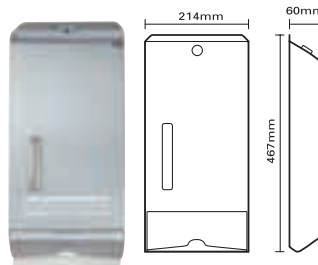

STAINLESS STEEL TOWEL DISPENSER
Stainless steel, lockable dispenser
CODE 4970