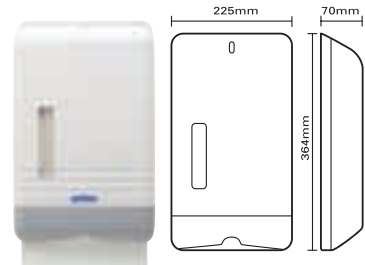

ABS PLASTIC TOWEL DISPENSER
White and grey ABS plastic, lockable dispenser
CODE 4980

Conventional hand towels have tightly compressed fibres which cause water to sit on top of the towel, slowing absorbency. KLEENEX® and SCOTT® towels with AIRFLEX® Fabric contain absorbency cells that soak up water fast, for superior hand drying performance.