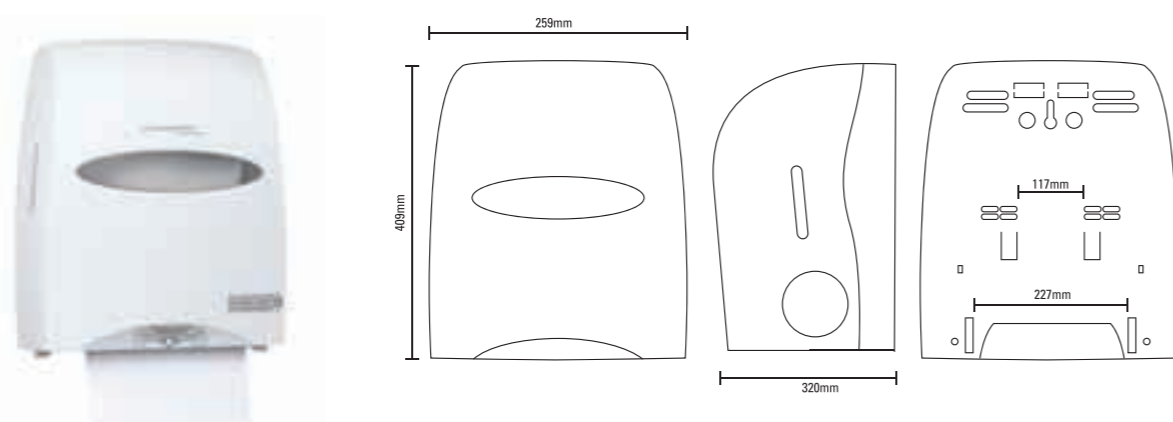

KLEENEX® Hard Roll Towel

Description	Code No.	Colour	Case Contents	Sheet Size	Dispensers
KLEENEX® 2 ply Hard Roll Towel	6765	White	x 6 rolls	130m x 20.3cm	9991, 9960

SCOTT® Hard Roll Towel

Description	Code No.	Colour	Case Contents	Sheet Size	Dispensers
SCOTT® 1 ply Hard Roll Towel	1005	White	x 6 rolls	304.8m x 20.3cm	9991, 9960
SCOTT® 1 ply Hard Roll Towel	6668	Blue	x 6 rolls	304.8m x 20.3cm	9991, 9960

DISPENSERS

Description	Code No.	Colour	Case Contents	Dimensions (W x H x D)
KIMBERLY-CLARK PROFESSIONAL* WINDOWS* SANITOUCH* HRT Dispenser	9991	Pearl White	1 dispenser	259mm x 408mm x 320mm
KIMBERLY-CLARK PROFESSIONAL* WINDOWS* Electronic HRT Dispenser	9960	Pearl White	1 dispenser	259mm x 408mm x 320mm