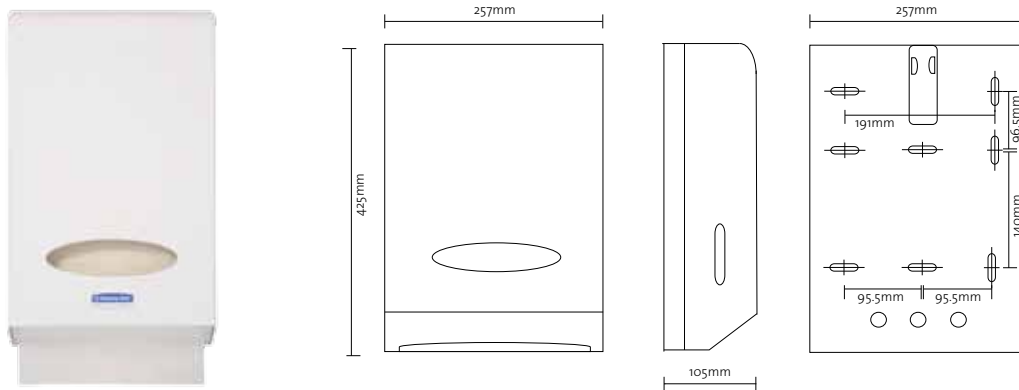

KLEENEX® Slimtowel Multifold Hand Towel

Description	Code No.	Colour	Case Contents	Sheet Size	Dispensers
KLEENEX® Slimtowel Multifold Hand Towel	4451	White	16  x 175 	24 x 23.5cm	49940

SCOTT* Slimtowel Multifold Hand Towel

Description	Code No.	Colour	Case Contents	Sheet Size	Dispensers
SCOTT* Slimtowel Multifold Hand Towel	4452	White	16  x 200 	24 x 23.5cm	49940

DISPENSERS

Description	Code No.	Colour	Case Contents	Dimensions (W x H x D)
KIMBERLY-CLARK PROFESSIONAL* Slimtowel Multifold Towel Dispenser, ABS plastic	49940	White	1 	257 x 425 x 105mm