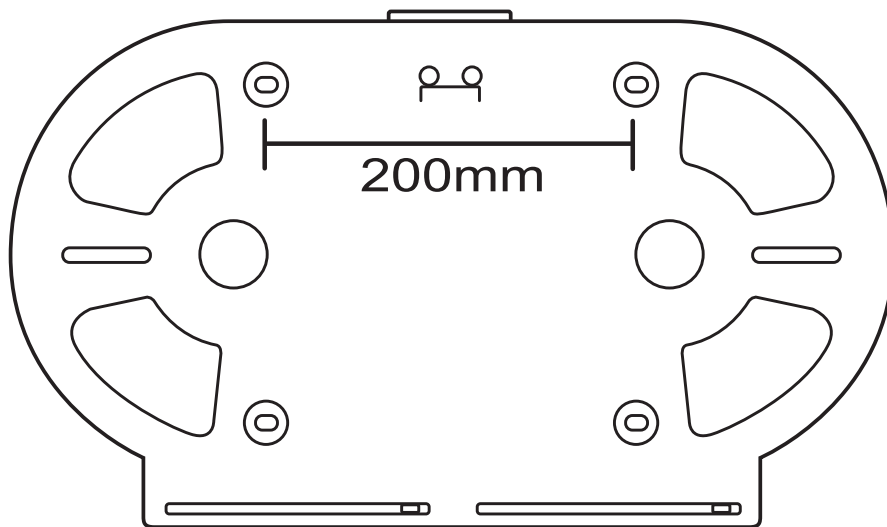

**Code: 04913 Double Jumbo Roll Dispenser**

495mm

120mm

200mm

290mm

Suits KLEENEX® code 5749, SCOTT\* code 5748.