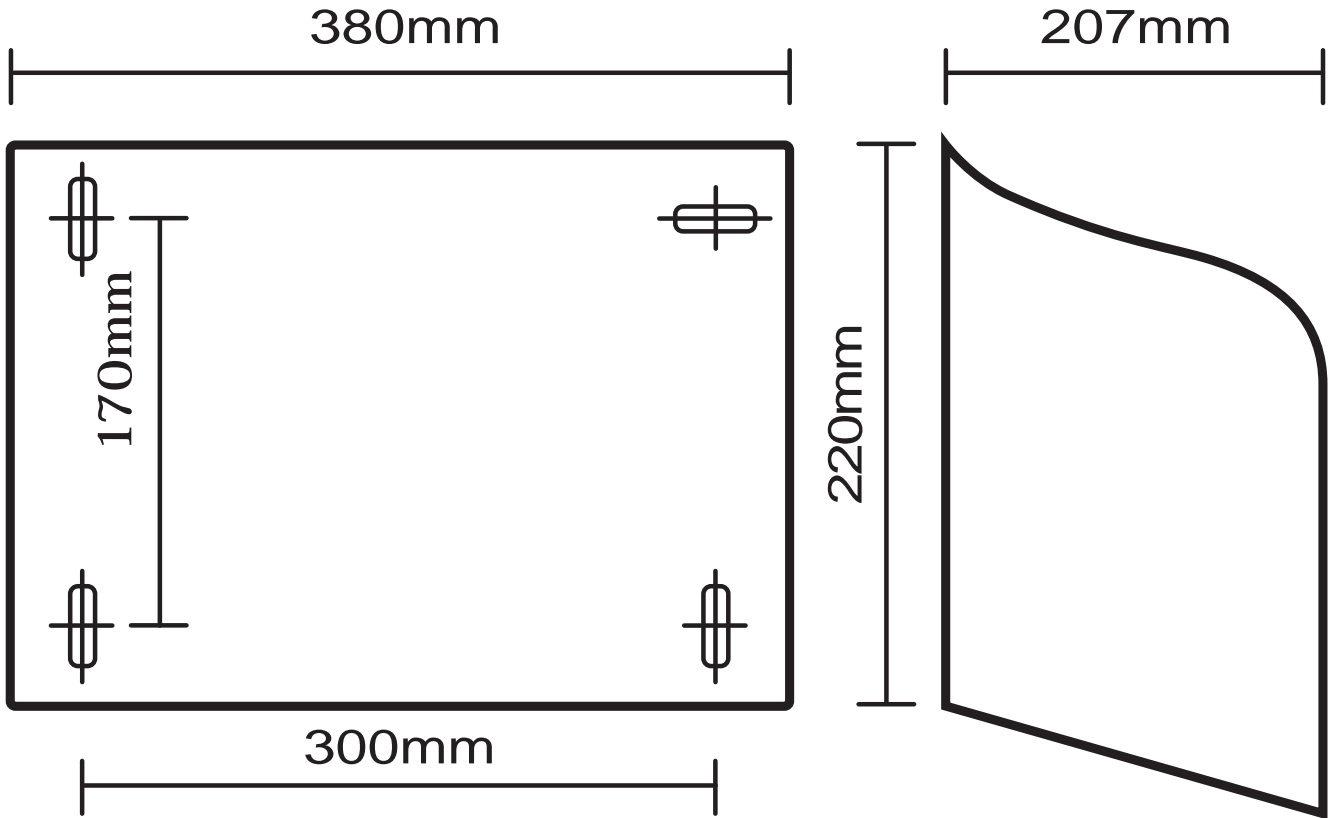

Code: 4937 Stainless Steel Dispenser

Suits WYPALL* codes 94142, 94148, 94152, 94162.