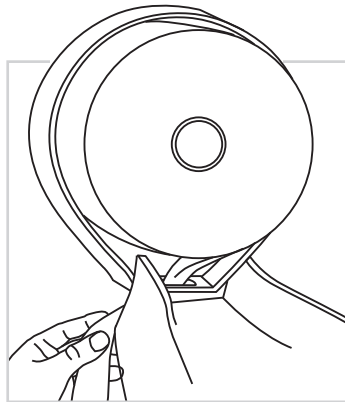

Usage Guide - Jumbo Toilet Roll Single Dispenser

1 How to Load

1. Use key to unlock dispenser and lower front lid.

2. For best results load dispenser with roll tail closest to the toilet pan.

3. Feed sheet through mouth at bottom of dispenser.

4. Remove key from lock and firmly close front lid.

2 How to Use

1. Always pull tissue straight down and tear at an angle.