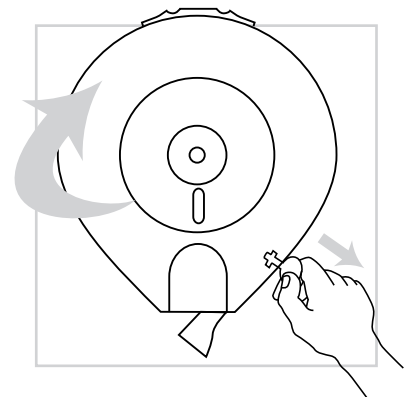

Usage Guide - Jumbo Toilet Roll Single Dispenser

1 How to Load

1. Use key to unlock dispenser and lower front lid.

2. For best results load dispenser with roll tail closest to the toilet pan.

3. Feed sheet through mouth at bottom of dispenser.

4. Remove key from lock and firmly close front lid.

2 How to Use

1. Always pull tissue straight down and tear at an angle.