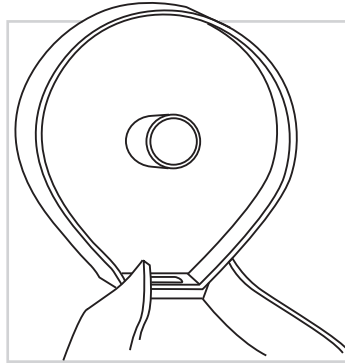

Usage Guide - Jumbo Toilet Roll Single Dispenser

1 How to Load

1. Use key to unlock dispenser and lower front lid.

2. For best results load dispenser with roll tail closest to the toilet pan.

3. Feed sheet through mouth at bottom of dispenser.

4. Remove key from lock and firmly close front lid.

2 How to Use

1. Always pull tissue straight down and tear at an angle.