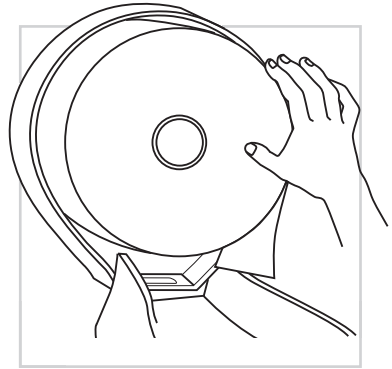

Usage Guide - Jumbo Toilet Roll Single Dispenser

1 How to Load

1. Use key to unlock dispenser and lower front lid.

2. For best results load dispenser with roll tail closest to the toilet pan.

3. Feed sheet through mouth at bottom of dispenser.

4. Remove key from lock and firmly close front lid.

2 How to Use

1. Always pull tissue straight down and tear at an angle.