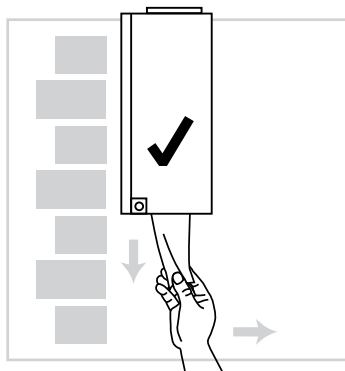

Usage Guide - Jumbo Toilet Roll Single Dispenser

1 How to Load

1. Use key to unlock dispenser and lower front lid.

2. For best results load dispenser with roll tail closest to the toilet pan.

3. Feed sheet through mouth at bottom of dispenser.

4. Remove key from lock and firmly close front lid.

2 How to Use

1. Always pull tissue straight down and tear at an angle.