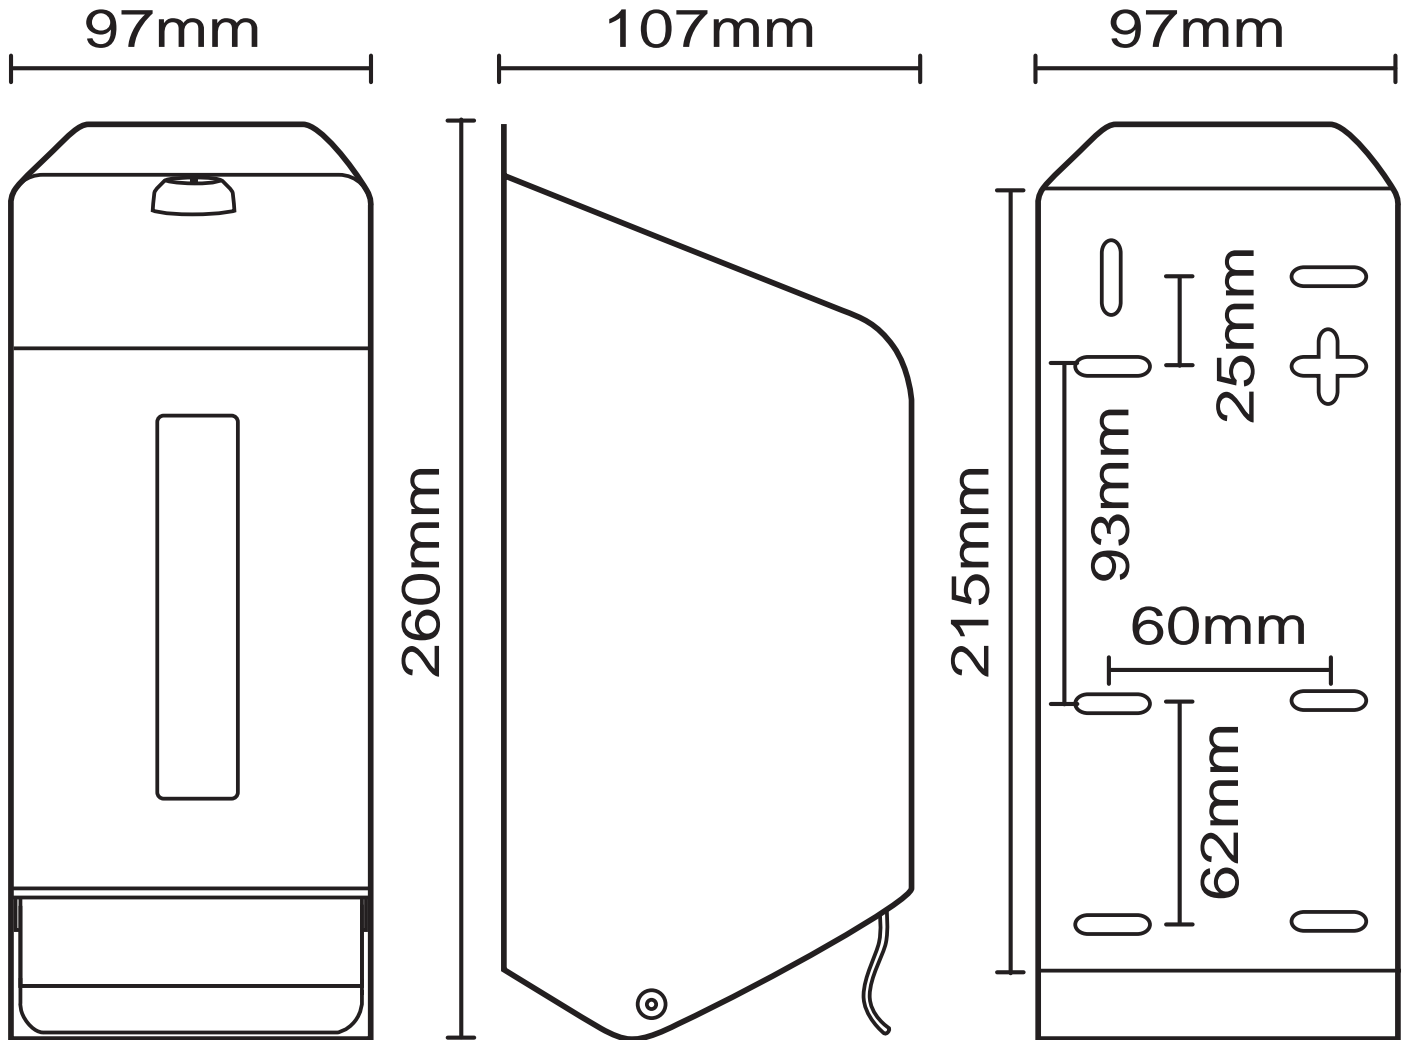

# Code: 6341 Stainless Steel Dispenser

Suits AQUA\* codes 6331, 6332, 6333, 6334.