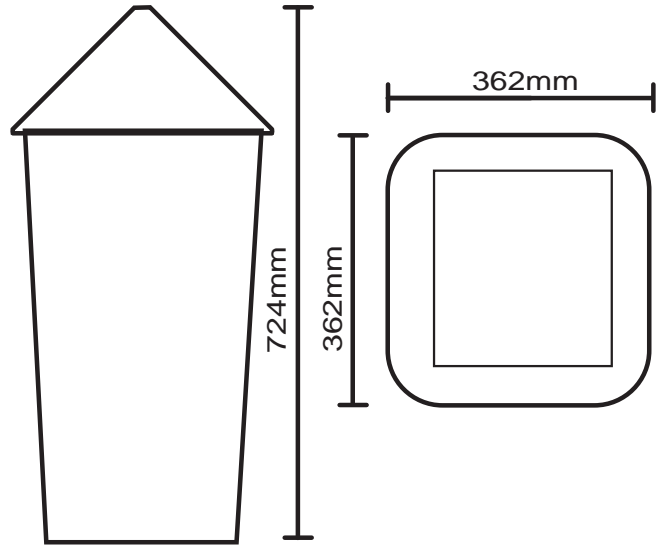

Code: 4932 Wire Basket

Code: 4936 Swing Top waste Bin

Suits SCOTT® codes 4455, 4456, 4457.