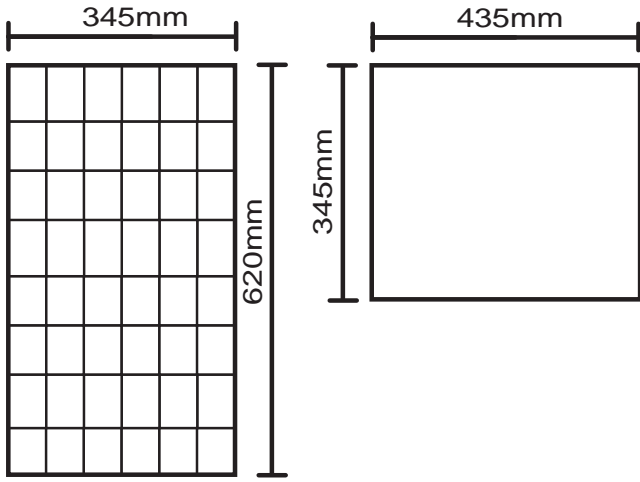

Code: 4932 Wire Basket

Code: 4936 Swing Top waste Bin

Suits SCOTT® codes 4455, 4456, 4457.